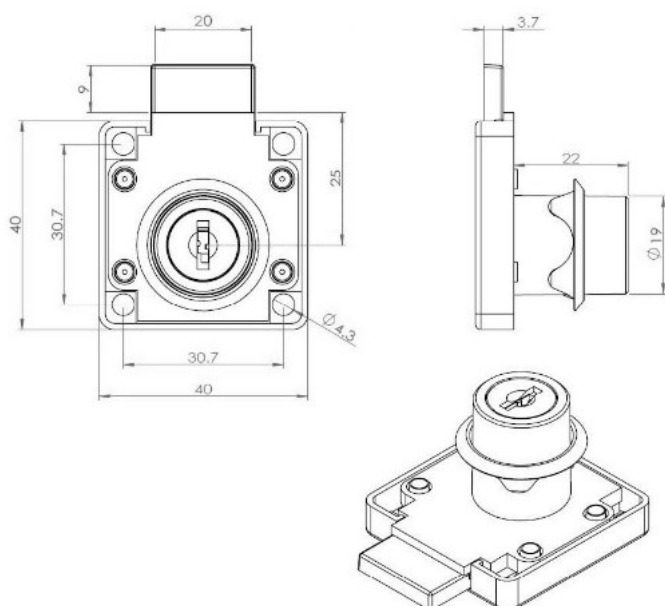

PRODUCT SHEET

Description:

Rim Lock 850, $\varnothing 19 \times 22 \text{mm}$, Left Hand, Black Anodized, CK SISO

Item number:

14.01.060-5

Units	Box	Carton	HS Code	Barcode
Pcs.	12	192	8301300000	 5704866504935